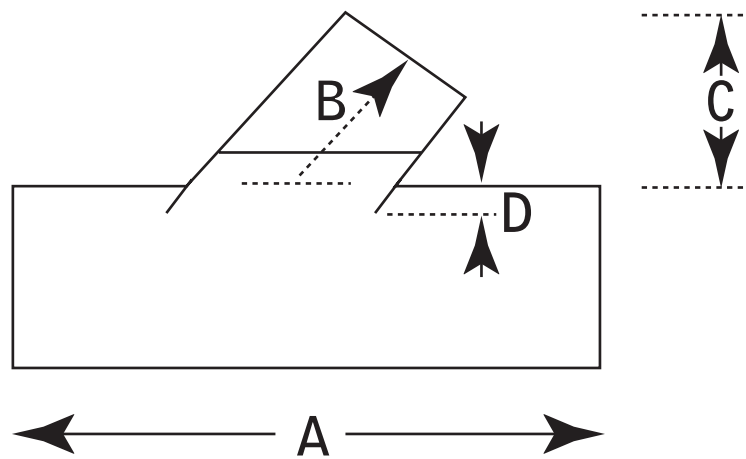

DRAW:

CHECK;

DATE: 01.04.2001

CLAMP ON BOSS CONECTOR

SIZE	DIM. A	DIM. B	DIM. C	DIM. D
225 x 100 x 45°	230mm	160mm	85mm	5mm
225 x 150 x 45°	340mm	185mm	210mm	5mm
300 x 100 x 45°	310mm	160mm	170mm	5mm
300 x 150 x 45°	360mm	185mm	220mm	5mm

* 375mm fitting dimensions available on application