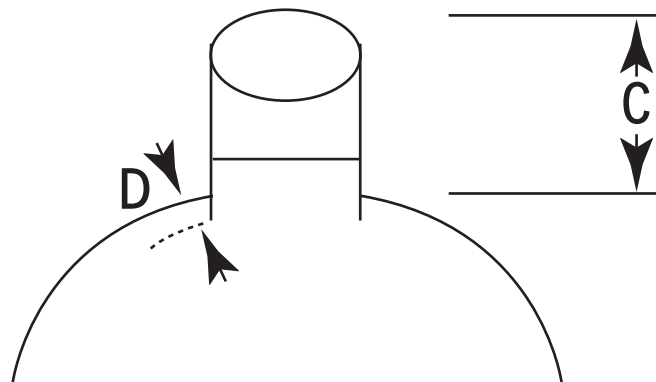

DRAW:

CHECK;

DATE: 01.04.2001

CLAMP ON BOSS CONECTOR

SIZE	DIM. A	DIM. B	DIM. C	DIM. D
225 x 100 x 45°	230mm	160mm	85mm	5mm
225 x 150 x 45°	340mm	185mm	210mm	5mm
300 x 100 x 45°	310mm	160mm	170mm	5mm
300 x 150 x 45°	360mm	185mm	220mm	5mm

* 375mm fitting dimensions available on application