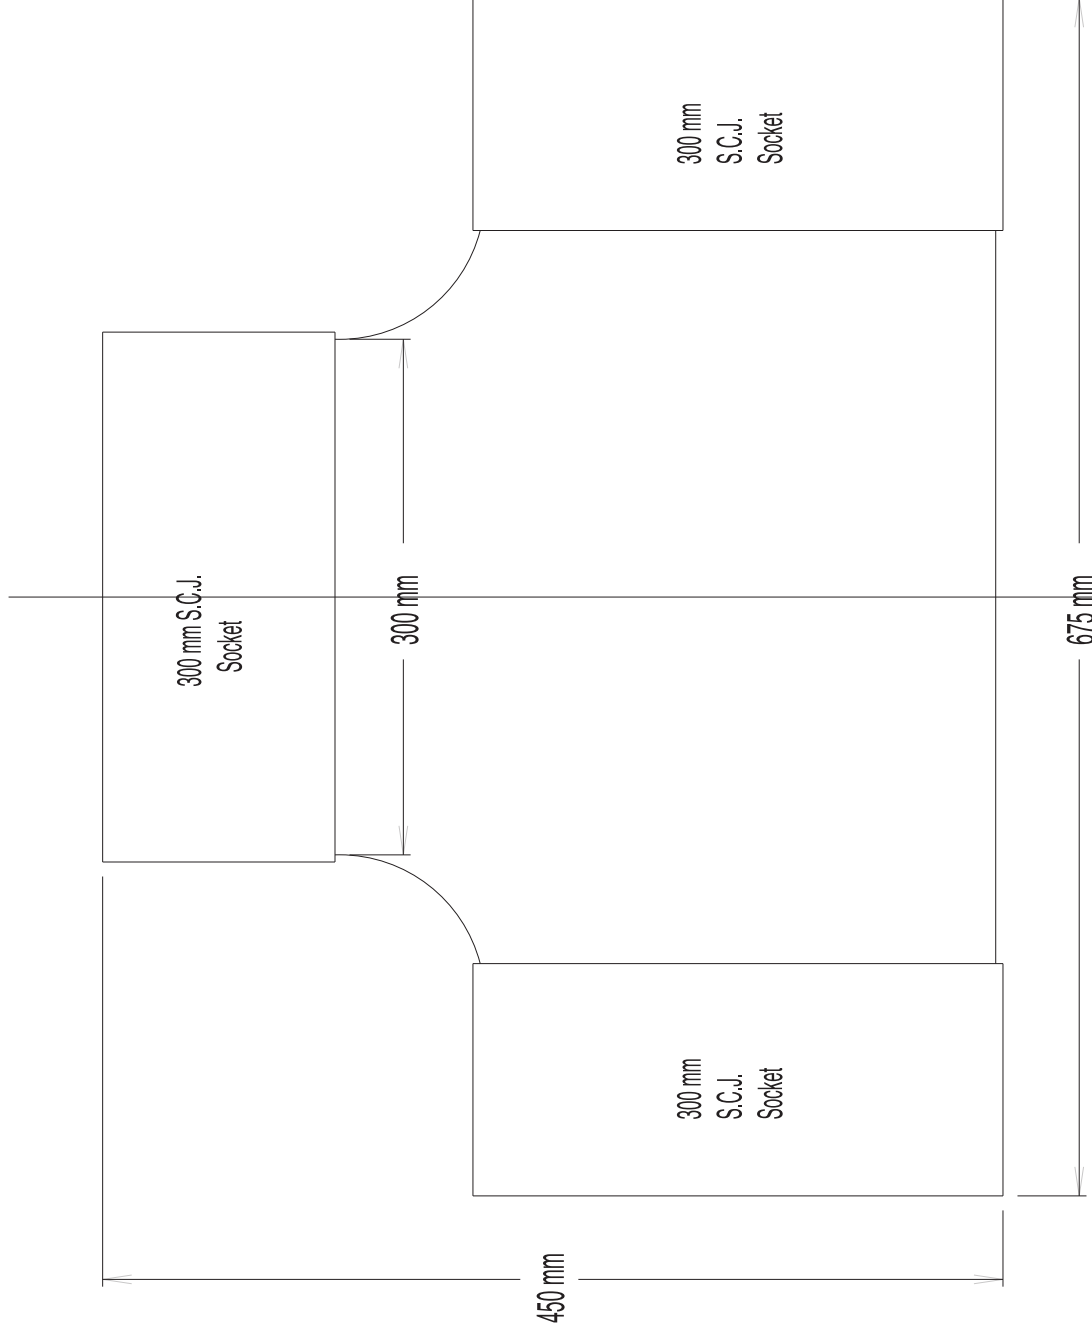

AYMROO PTY. LTD.

INGLEBURN N.S.W

MAINTENANCE SHAFT FITTING

300 x 300 INLINE

MATERIAL:- u.P.V.C.

DRG. No. :AYM 1260- 1.1

DRAW:

CHECK:

DATE:

NOTE: AVAILABLE WITH SOCKETS

RUBBER RING OR ULTRA RIB

NOT TO SCALE